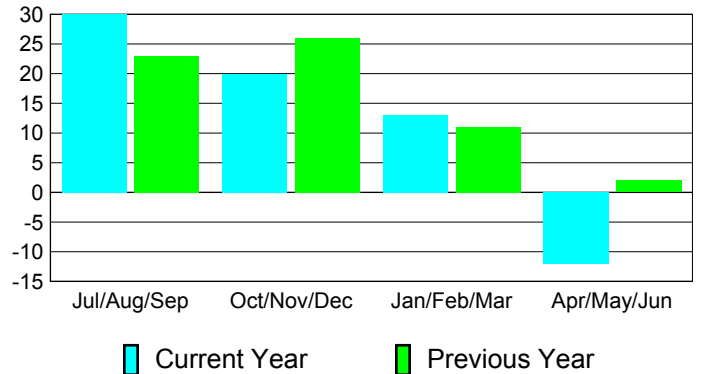

**Membership Results
2010-2011**

**Membership
2009-2010**

Month	Net Memb Goal	Actual New Memb	Actual Dropped Memb	Gain/Loss of Memb	Gain/Loss of Memb
Jul/Aug/Sep	46	52	-22	30	23
Oct/Nov/Dec	20	43	-23	20	26
Jan/Feb/Mar	6	46	-33	13	11
Apr/May/June	25	33	-45	-12	2
Totals	97	174	-123	51	62

Membership Results 2010-2011

Goal, New, Dropped, Gain/Loss

Comparison of Membership Gain/Loss

Current Year Compared to the Previous Year

Gender Comparison 2010-2011

Jul/Aug/Sep

Oct/Nov/Dec

Jan/Feb/Mar

Apr/May/June

Male

Female