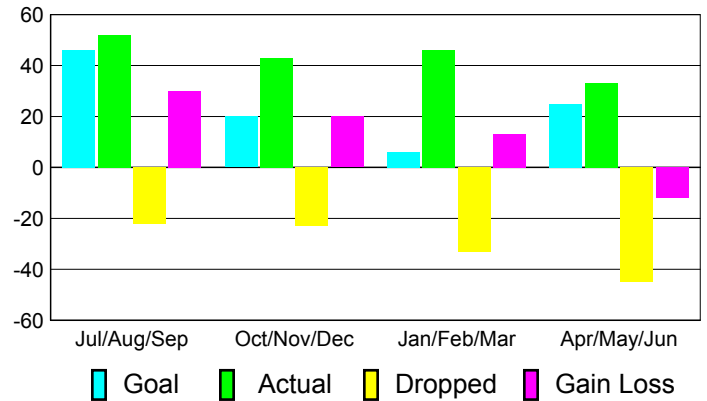

Membership Results 2010-2011

Goal, New, Dropped, Gain/Loss

Comparison of Membership Gain/Loss

Current Year Compared to the Previous Year