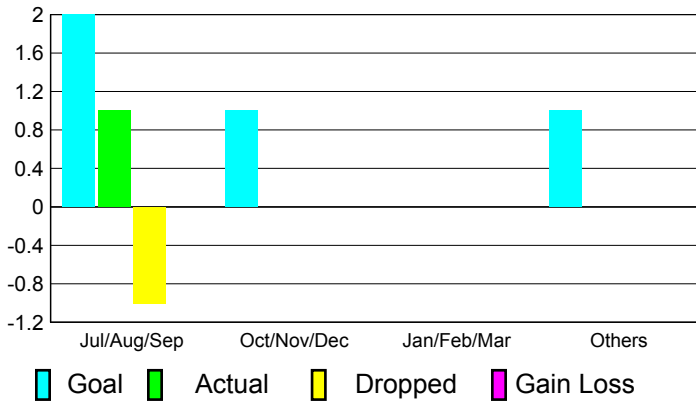

2010-2011 GMT Reports for District (or Undistricted) **District 201V2**

GMT: **JOHN ROWLAND MC ATEE**

Location: **AUSTRALIA**

GMT CA: **7**

CLUBS

**Club Results
2010-2011**

**Clubs
2009-2010**

Month	New Club Goal	Actual New Clubs	Actual Dropped Clubs	Gain/Loss of Clubs	Gain/Loss of Clubs
Jul/Aug/Sep	2	1	-1	0	0
Oct/Nov/Dec	1	0	0	0	0
Jan/Feb/Mar	0	0	0	0	0
Apr/May/June	1	0	0	0	0
Totals	4	1	-1	0	0

Club Results 2010-2011

Goal, New, Dropped, Gain/Loss

Comparison of Club Gain/Loss

Current Year Compared to the Previous Year

YTD Status Quo Clubs 2010-2011

Status Quo Clubs Compared to Status Quo Members

MEMBERSHIP